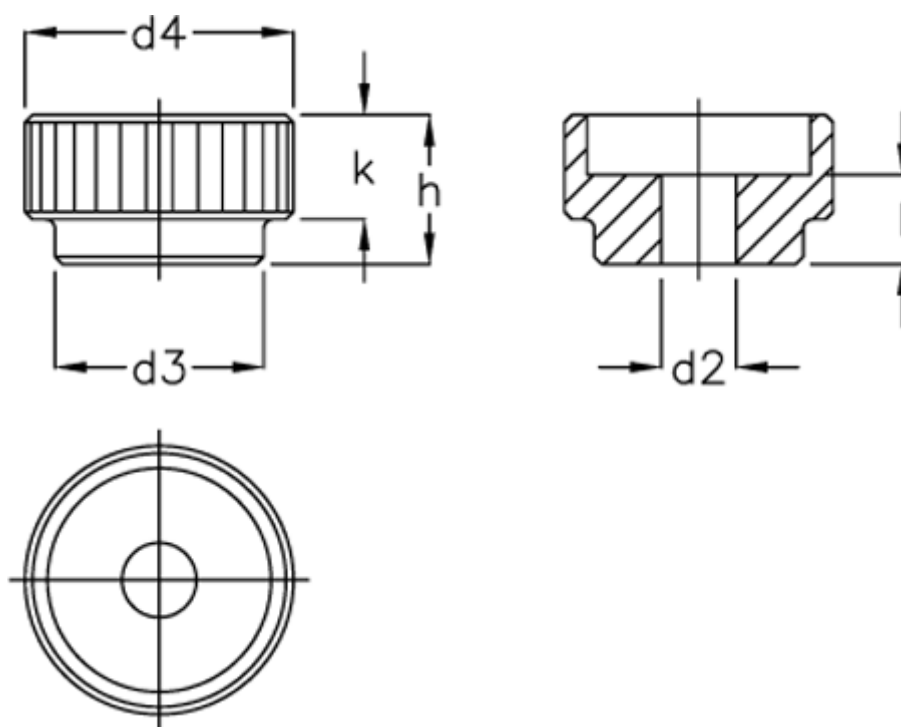

Article number: 20708005

Description: E+G Knurled nut DIN 6303-B8-A
A without dowel hole

Measures

$d2 = B 8$

$d3 = 20$

$d4 = 30$

$h = 17$

$k = 12$